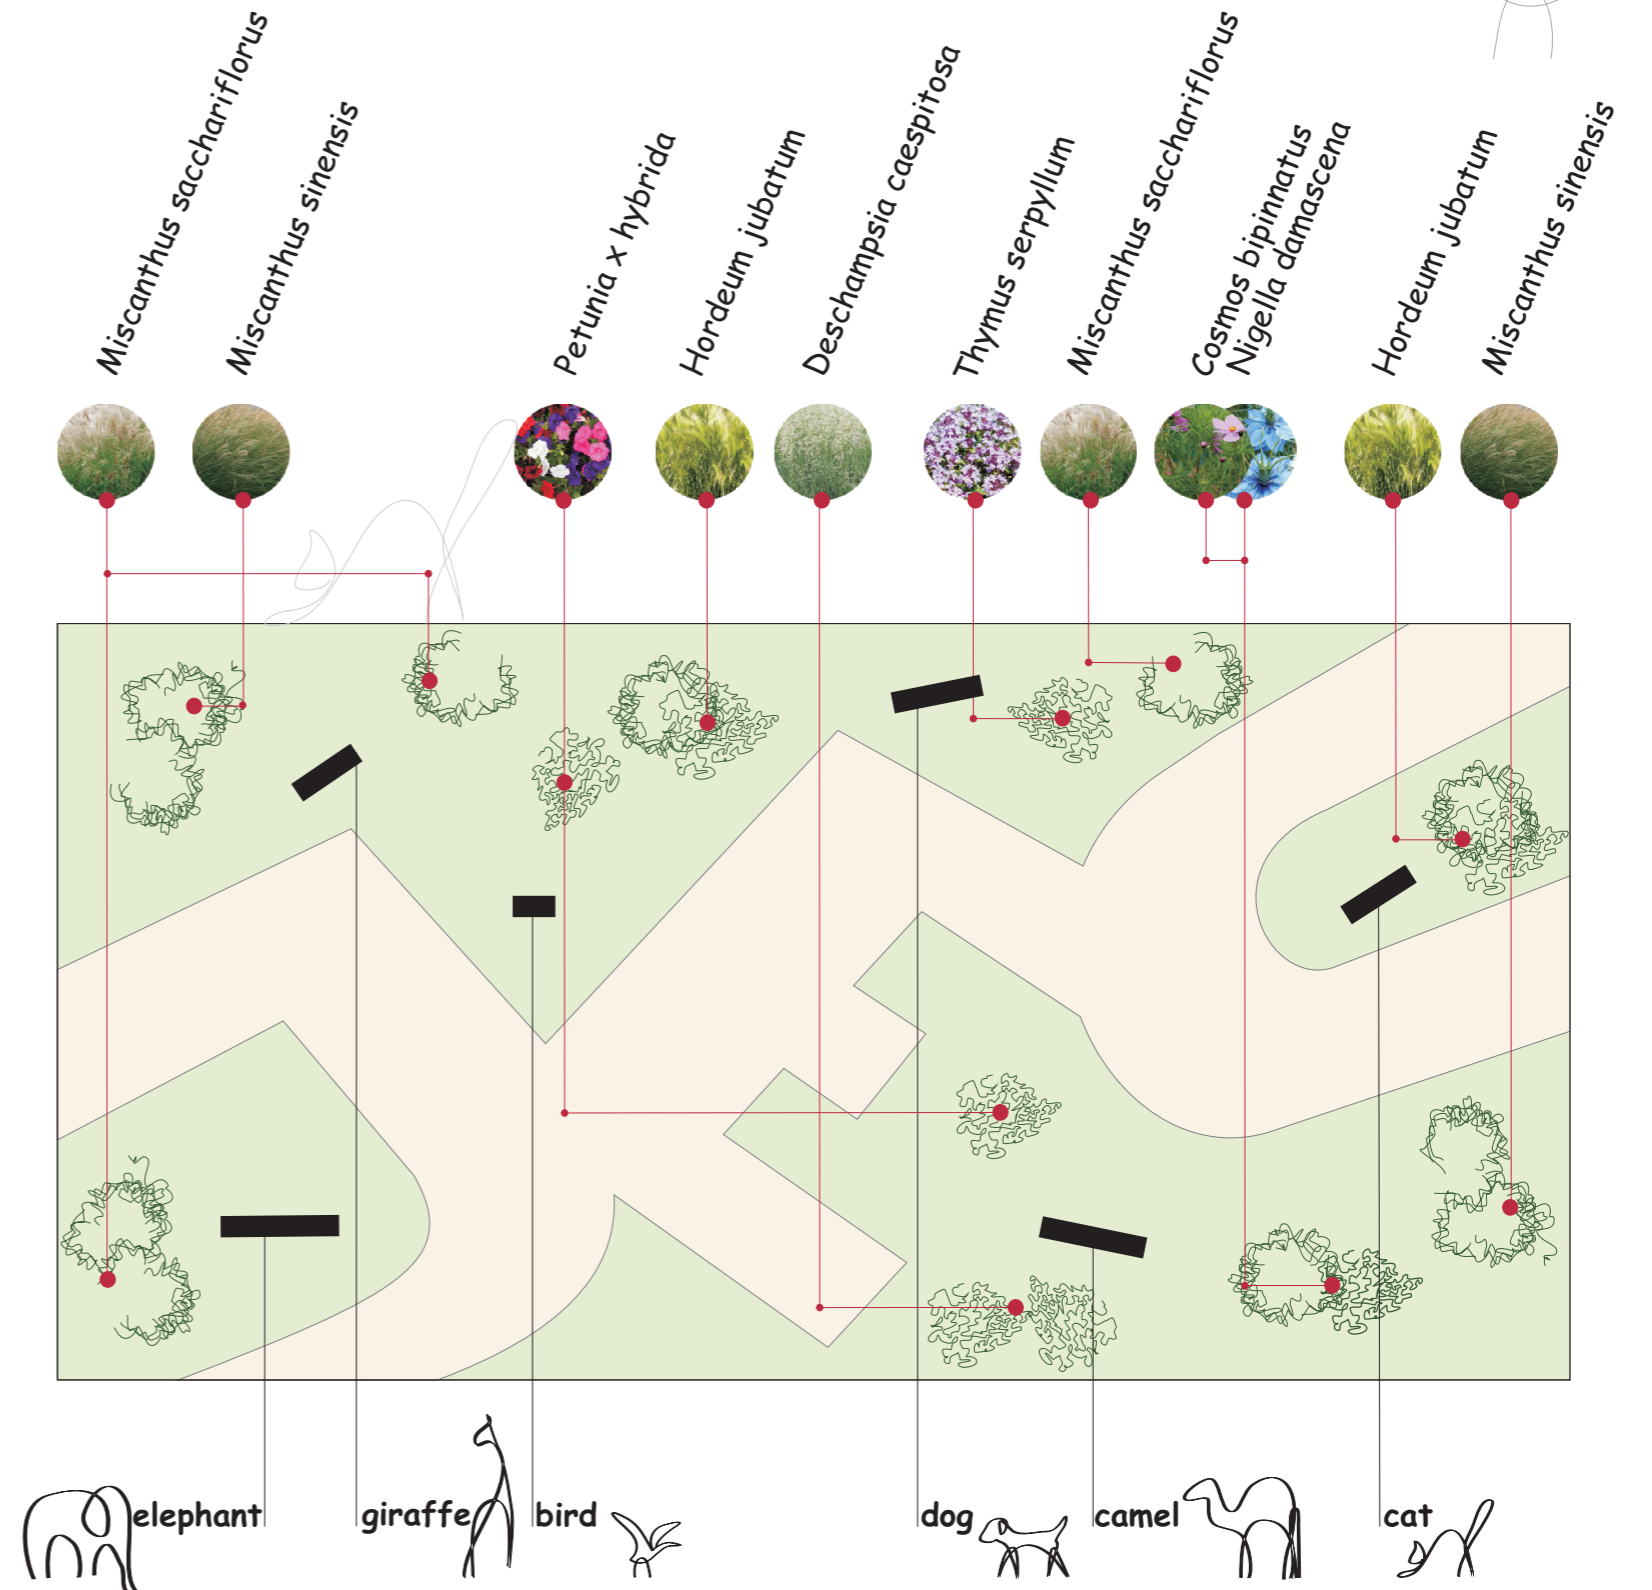

# Animals garden

"Le jeu" means:

- game
- play
- pleasure

"Le jeu" is associated with:

- fun
- good time
- activity
- imagination
- creativity and
- much more

The garden is created in form of rectangle covered with lawn with clumps of plants accompanying by animals sculptures in the form of simple lines (made of flat bars).

The gravel path of the Animals garden is the path of shapes, leads the visitors through the letters of word "jeu" and shows the shapes of various animals hidden in this little garden.

It does not show the animals but only the approximate shape of them to allow the guests to guess what they present.

It encourages to use the imagination to guess what they present but also to try to image other animals, how they can be shaped in the same style.

# Animals garden

General view

Sectional views