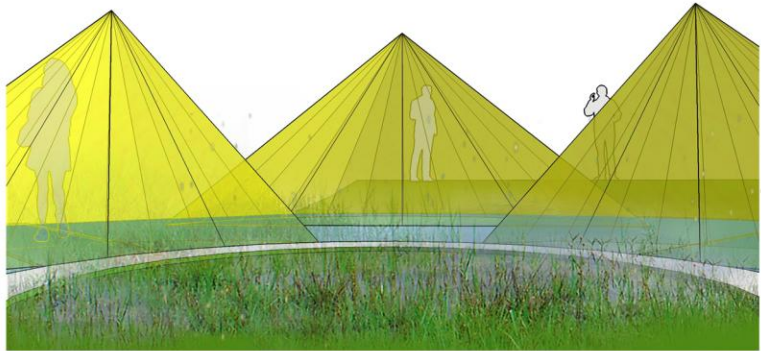

FALLING PETALS

MOUNTAIN / RIVER / FIELD

"Falling petals " is an imagine garden about a little girl playing on the stream, she was a fairy princess of the forest and live in the sun flowers .

Visitors enjoy the scenery of the Eastern country , interesting with agriculture and rice. In night visitors go under the star on the sky and above the lights in the water.

Impress of "Falling petals" is modern beauty and luxury, the reflexion and refraction material is used as glass , water , steel and canvas ... mix nature and human together .

CULTURE / ART / HUMAN

PLAN AND ELEVATION - SCALE 1:250

FALLING PETALS