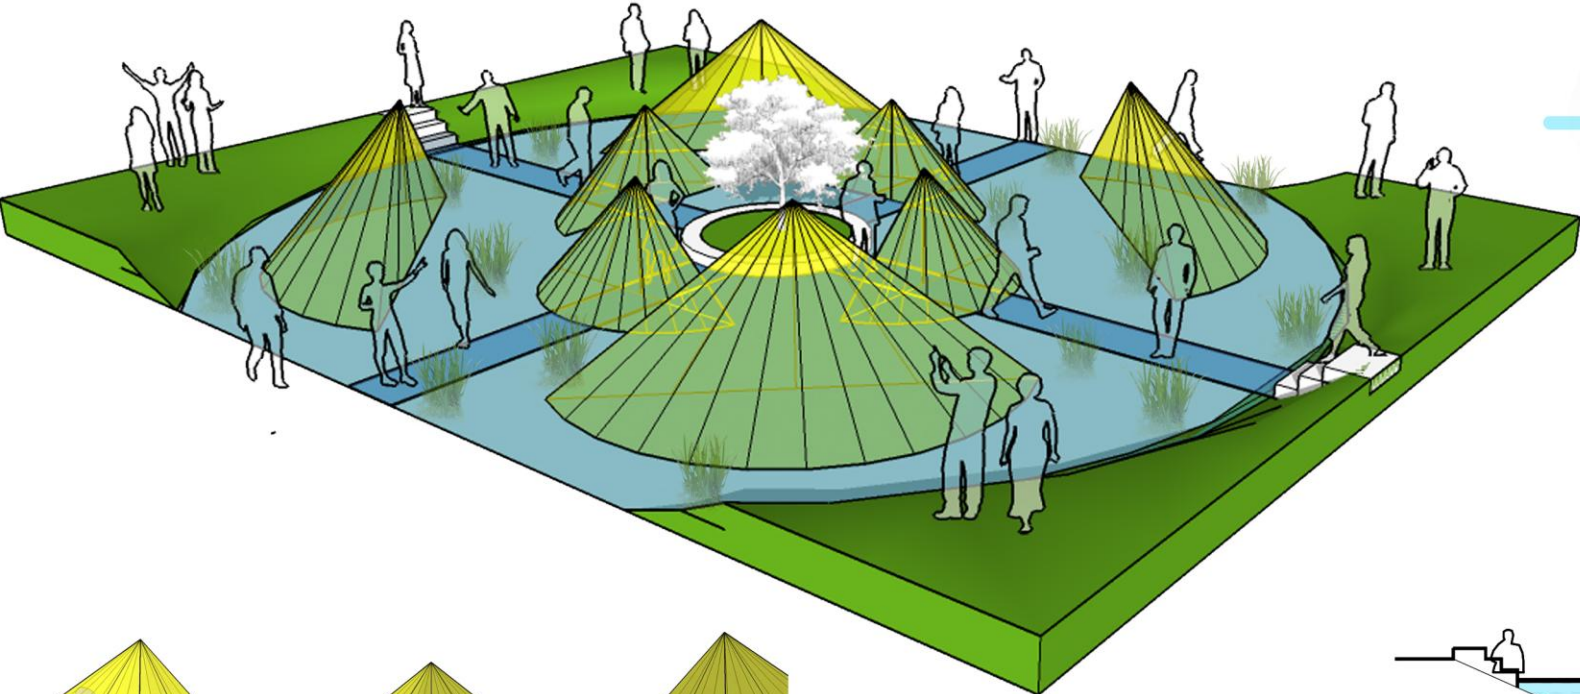

FALLING PETALS

MOUNTAIN / RIVER / FIELD

"Falling petals " is an imagine garden about a little girl playing on the stream, she was a fairy princess of the forest and live in the sun flowers .

Visitors enjoy the scenery of the Eastern country , interesting with agriculture and rice. In night visitors go under the star on the sky and above the lights in the water.

Impress of "Falling petals" is modern beauty and luxury, the reflexion and refraction material is used as glass , water , steel and canvas ... mix nature and human together .

CULTURE / ART / HUMAN

PLAN AND ELEVATION - SCALE 1:250

FALLING PETALS