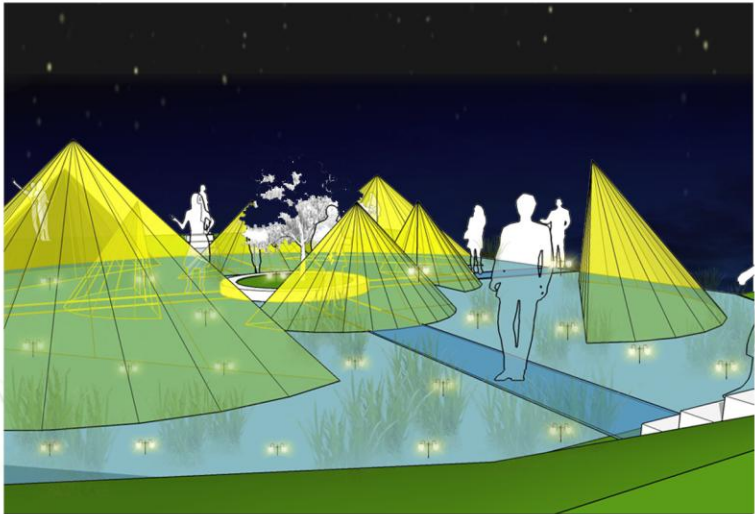

FALLING PETALS

MOUNTAIN / RIVER / FIELD

"Falling petals " is an imagine garden about a little girl playing on the stream, she was a fairy princess of the forest and live in the sun flowers .

Visitors enjoy the scenery of the Eastern country , interesting with agriculture and rice. In night visitors go under the star on the sky and above the lights in the water.

Impress of "Falling petals" is modern beauty and luxury, the reflexion and refraction material is used as glass , water , steel and canvas ... mix nature and human together .

CULTURE / ART / HUMAN

PLAN AND ELEVATION - SCALE 1:250

FALLING PETALS